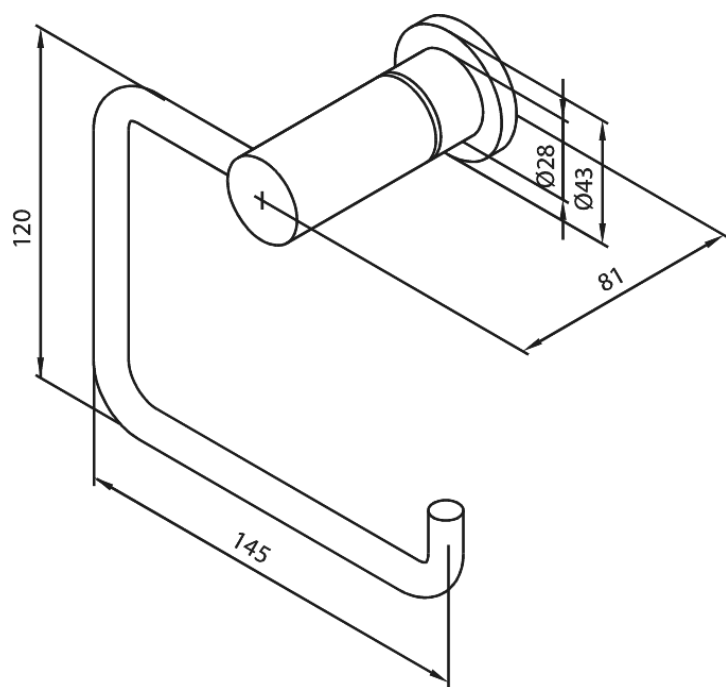

Silhouet

Toilet Roll Holder

Article no.: 4830787
Finish: Brushed Copper PVD
Series: Silhouet

EAN no.: 5708516831785

FM Mattsson Mora Group Denmark
Hvidkærvej 48, 5250 Odense SV, DK-56416218

+45 88 33 00 34 damixa-international@fmm-mora.com